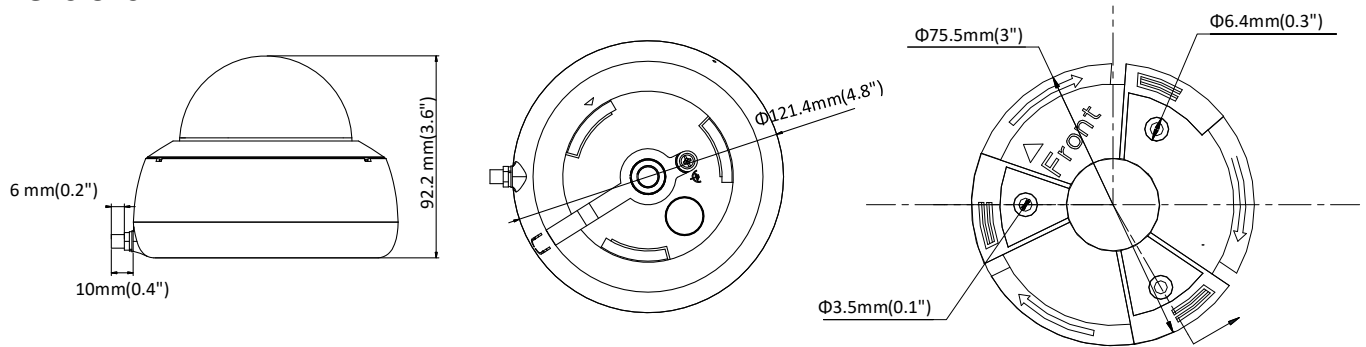

Alarm Trigger	Motion detection, video tampering, network disconnected, IP address conflict, illegal login, HDD error, HDD full
Network Storage	Support built-in microSD/SDHC/SDXC card (128G), local storage and NAS (NFS,SMB/CIFS), ANR
Protocols	TCP/IP, ICMP, HTTP, HTTPS, FTP, DHCP, DNS, DDNS, RTP, RTSP, RTCP, PPPoE, NTP, UPnP, SMTP, SNMP, IGMP, QoS, IPv6, UDP, Bonjour
General Function	One-key reset, heartbeat, mirror, password protection, privacy mask, watermark, IP address filter
Firmware Version	V5.5.60
API	ONVIF(PROFILES,PROFILE G), ISAPI
Simultaneous Live View	Up to 6 channels
User/Host	Up to 32 users 3 levels: Administrator, Operator and User
Client	iVMS-4200, Hik-Connect, iVMS-5200, iVMS-4500
Web Browser	IE8+, Chrome 31.0-44, Firefox 30.0-51, Safari 8.0+
<b>Interface</b>	
Communication Interface	1 RJ45 10M/100M self-adaptive Ethernet port
On-board Storage	Built-in microSD/SDHC/SDXC slot, up to 128 GB
Audio I/O	1 Built-in mic, mono sound
Video Out	No
Alarm I/O	No
Reset Button	Yes
<b>Wi-Fi</b>	
Wireless Standards	IEEE802.11b, 802.11g, 802.11n
Frequency Range	2.412 GHz - 2.472 GHz
Channel Bandwidth	20/40MHz
Protocols	802.11b: CCK, QPSK, BPSK, 802.11g/n: OFDM
Security	64/128-bit WEP, WPA/WPA2, WPA-PSK/WPA2-PSK, WPS
Transfer Rates	11b/g: 54Mbps, 11n: up to 150Mbps
Wireless Range	Up to 50 m (The performance varies based on actual environment)
Power Consumption	<20dBm
<b>General</b>	
Operating Conditions	-30 °C to +60 °C (-22 °F to +140 °F), Humidity 95% or less (non-condensing)
Power Supply	12 VDC ± 25%, Φ 5.5 mm coaxial plug power
Power Consumption and Current	12 VDC, 0.5 A, Max: 6W
Protection Level	IP66
Material	Plastic
Dimensions	Camera: Φ 121.4 mm × 92.2 mm (Φ 4.8" × 3.6") With package: 150 mm × 150 mm × 141 mm (5.9" × 5.9" × 5.6")
Weight	Camera: 467g (1 lb.) With package: 725g (1.6 lb.)

## Dimensions

Distributed by